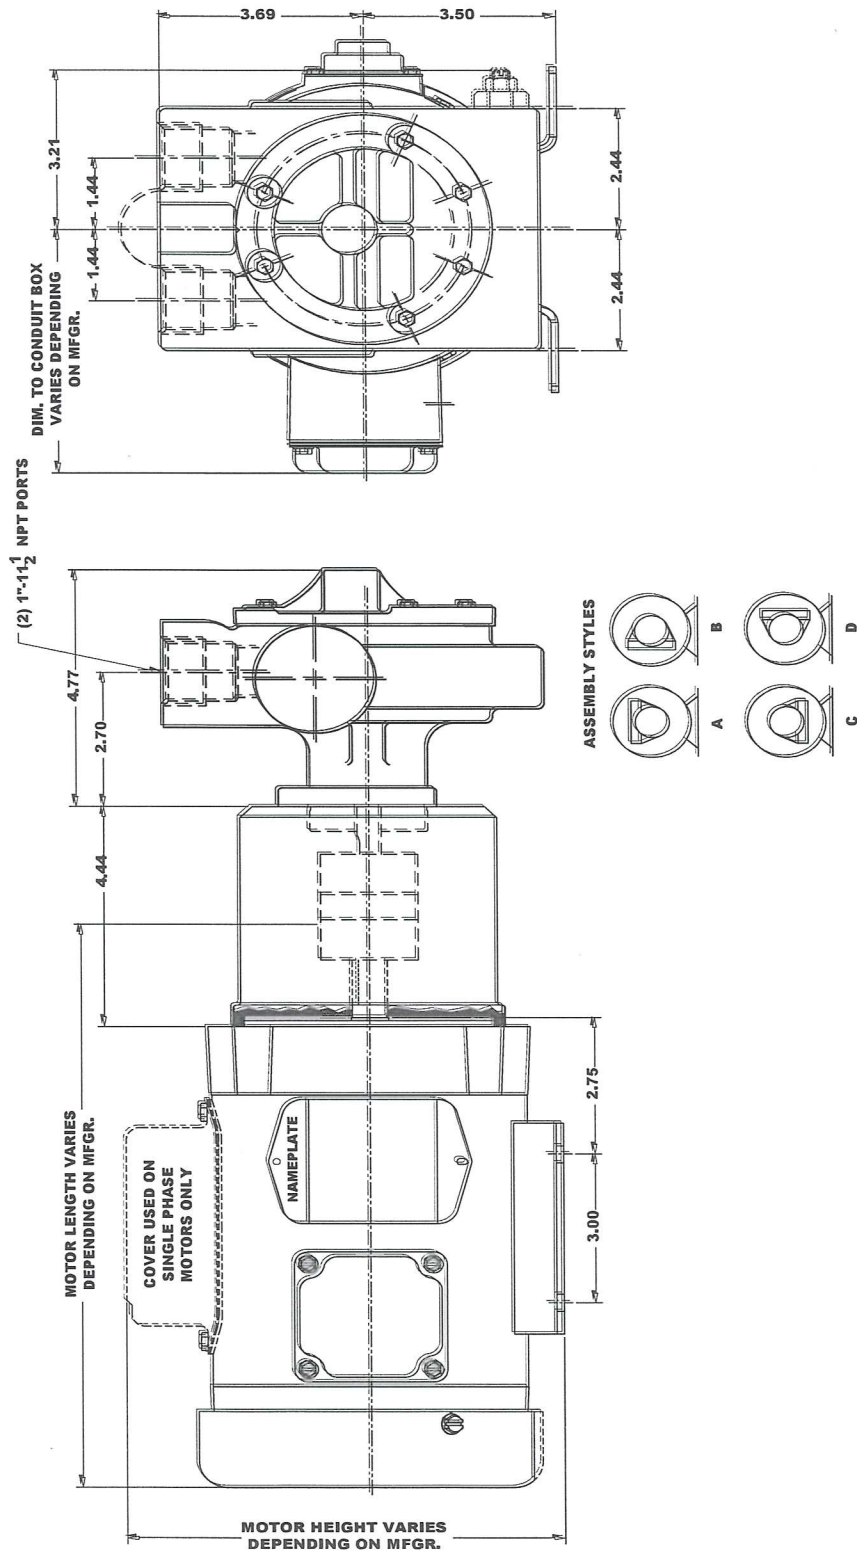

**Dimensions for 5LE & 4108  
Adapter Mounted to a 56 Frame Single & Three Phase Motor**

# 4108 Pump Mounting Dimensions

Port Types	
1"-11 1/2 NPT	STD