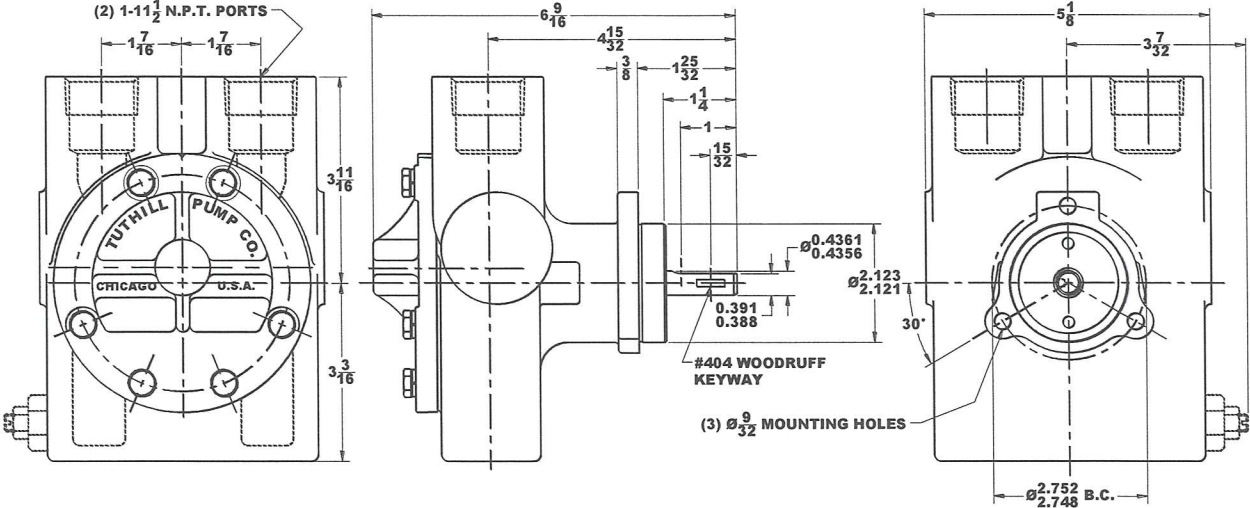

**Dimensions for 5LE & 4108  
Adapter Mounted to a 56 Frame Single & Three Phase Motor**

# 4108 Pump Mounting Dimensions

Port Types	
1"-11 1/2 NPT	STD